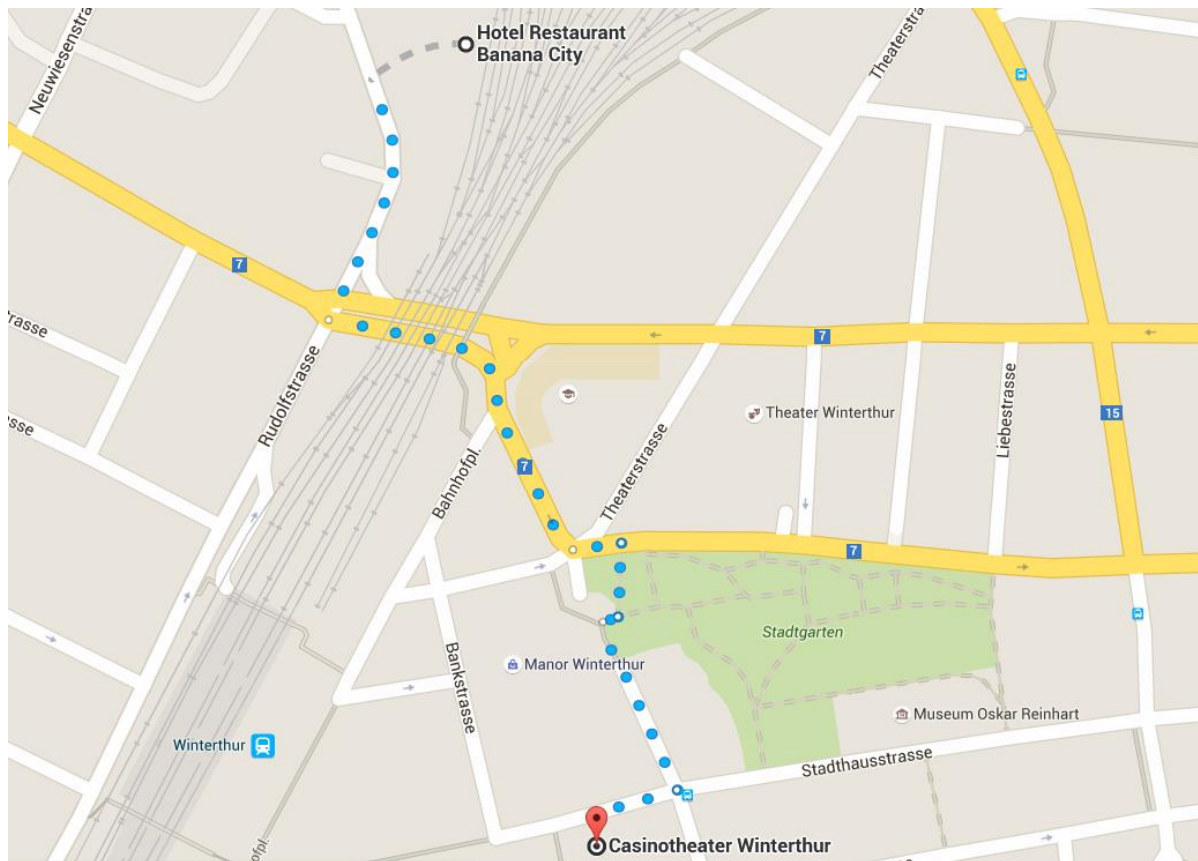

Location Casino Theater Winterthur:

Stadthausstrasse 119, 8400 Winterthur

Directions from Hotel Banana City to Casino Theater Winterthur:

- Schaffhauserstrasse south until St. Georgen-Strasse
- Turn to the left to Museumstrasse until Stadthausstrasse
- Turn to the right to Stadthausstrasse until Casinotheater Winterthur
- Ca. 10 min walking distance

Directions from Best Western Hotel Wartmann to Casino Theater Winterthur:

- Rudolfstrasse south west to the train station
- Cross train station
- On Stadthausstrasse until Casinotheater Winterthur
- Ca. 10 min walking distance

Directions from Park Hotel Winterthur to Casino Theater Winterthur:

- Straight on Stadthausstrasse until Casinotheater Winterthur
- Ca. 6 min walking distance