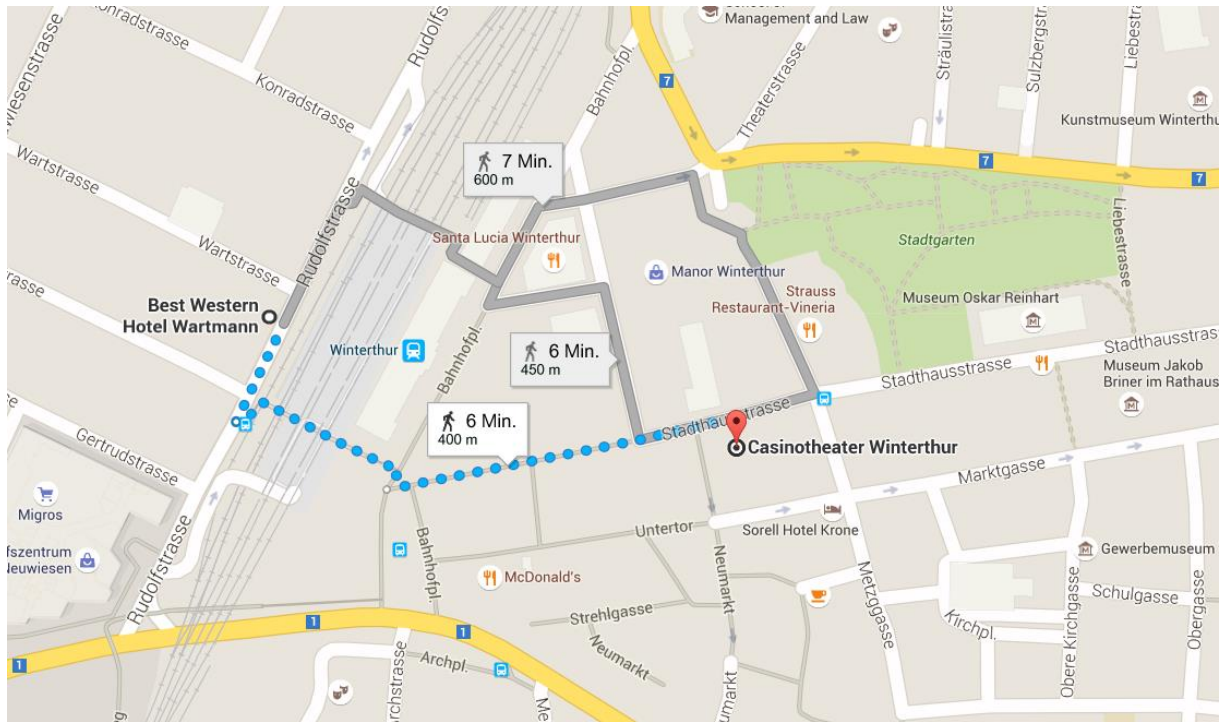

Location Casino Theater Winterthur:

Stadthausstrasse 119, 8400 Winterthur

Directions from Hotel Banana City to Casino Theater Winterthur:

- Schaffhauserstrasse south until St. Georgen-Strasse
- Turn to the left to Museumstrasse until Stadthausstrasse
- Turn to the right to Stadthausstrasse until Casinotheater Winterthur
- Ca. 10 min walking distance

Directions from Best Western Hotel Wartmann to Casino Theater Winterthur:

- Rudolfstrasse south west to the train station
- Cross train station
- On Stadthausstrasse until Casinotheater Winterthur
- Ca. 10 min walking distance

Directions from Park Hotel Winterthur to Casino Theater Winterthur:

- Straight on Stadthausstrasse until Casinotheater Winterthur
- Ca. 6 min walking distance