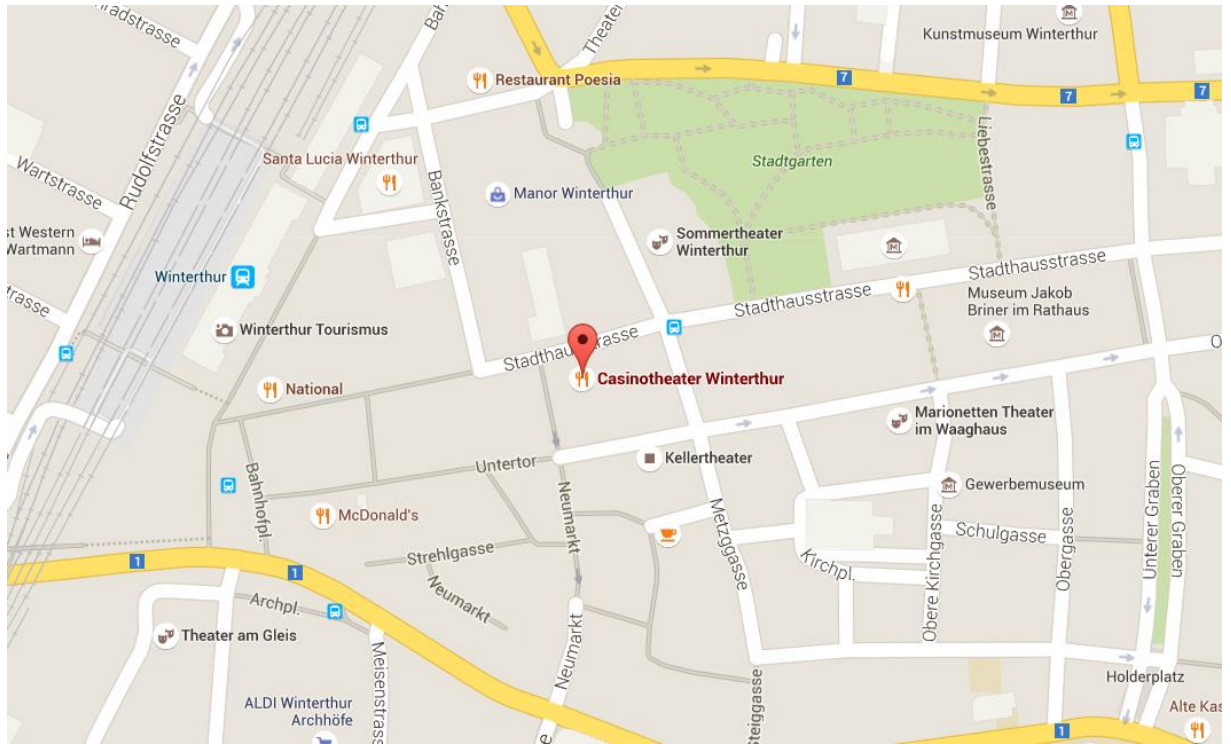

Location Casino Theater Winterthur:

Stadthausstrasse 119, 8400 Winterthur

Directions from Hotel Banana City to Casino Theater Winterthur:

- Schaffhauserstrasse south until St. Georgen-Strasse
- Turn to the left to Museumstrasse until Stadthausstrasse
- Turn to the right to Stadthausstrasse until Casinotheater Winterthur
- Ca. 10 min walking distance

Directions from Best Western Hotel Wartmann to Casino Theater Winterthur:

- Rudolfstrasse south west to the train station
- Cross train station
- On Stadthausstrasse until Casinotheater Winterthur
- Ca. 10 min walking distance

Directions from Park Hotel Winterthur to Casino Theater Winterthur:

- Straight on Stadthausstrasse until Casinotheater Winterthur
- Ca. 6 min walking distance